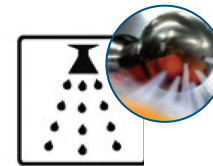

Orange Counter

Counts the amount of oranges that have been juiced by the machine, allowing the customer to monitor consumption.

Automatic Shower

More hygienic juicers with our unique self-cleaning automatic shower system and fully isolated juicing area avoiding any ingress of exterior elements.